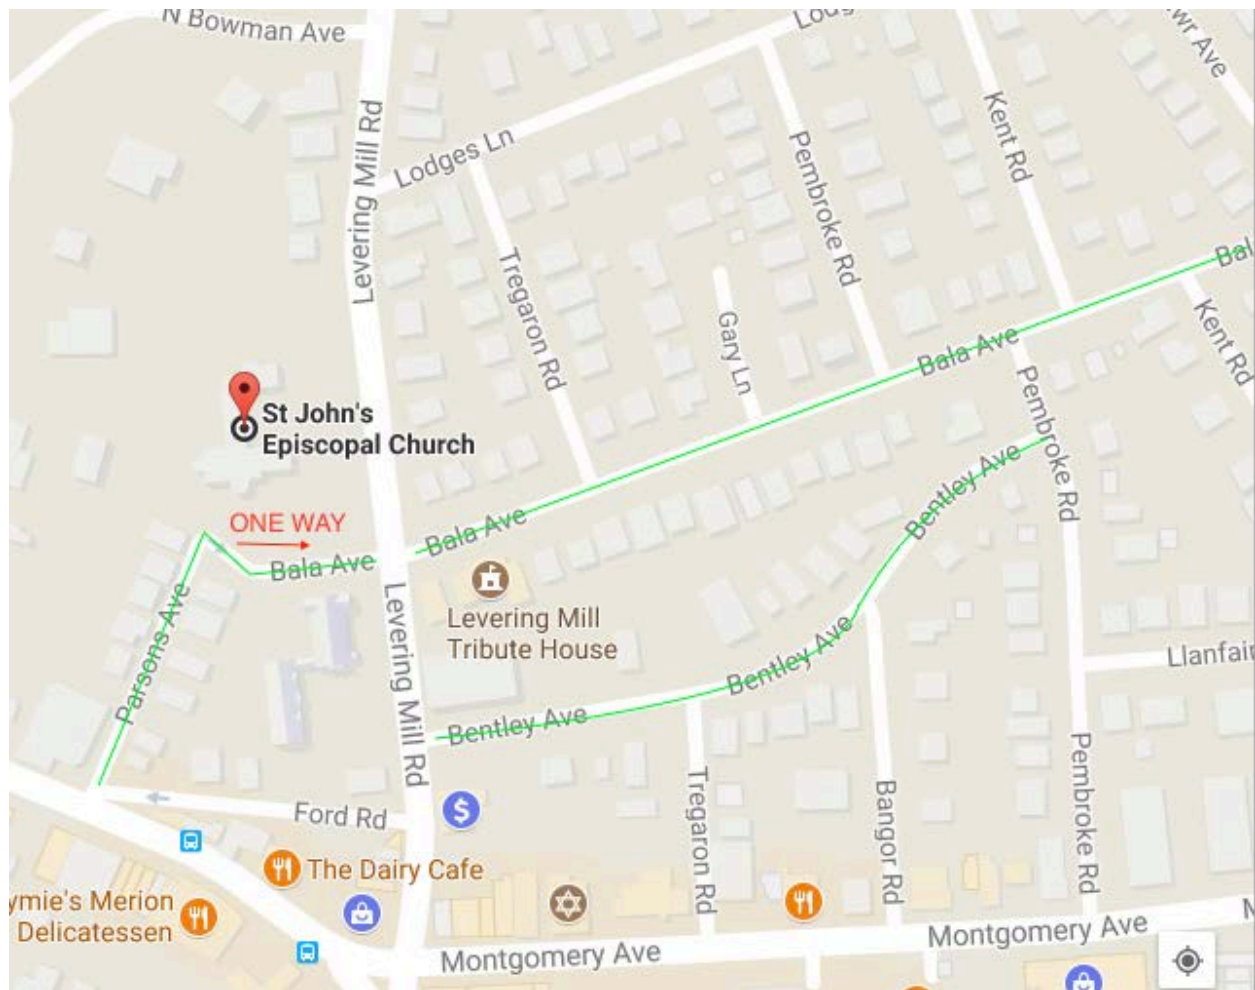

City Line Church at St. John's Parking Information

Address

St. John's Episcopal Church
404 Levering Mill Rd
Bala Cynwyd, PA 19004

Parking lot

Family and handicap parking is for those families and persons who may require ramp access.

Street parking

In addition to the lot, street parking is also available. The map below displays streets that are available for parking.

NOTE: Levering Mill **does not** allow street parking.