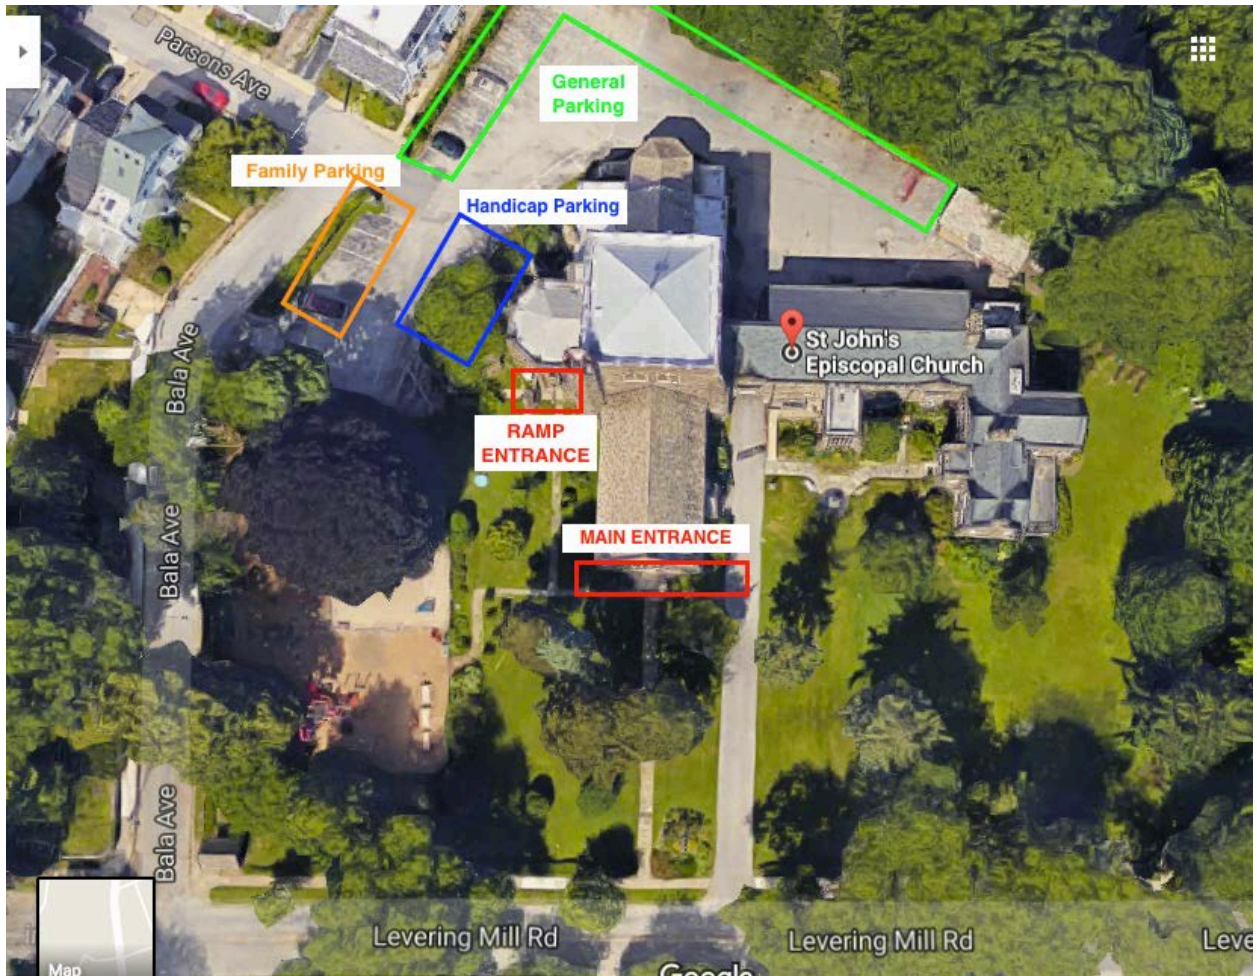

City Line Church at St. John's Parking Information

Address

St. John's Episcopal Church
404 Levering Mill Rd
Bala Cynwyd, PA 19004

Parking lot

Family and handicap parking is for those families and persons who may require ramp access.

Street parking

In addition to the lot, street parking is also available. The map below displays streets that are available for parking.

NOTE: Levering Mill **does not** allow street parking.